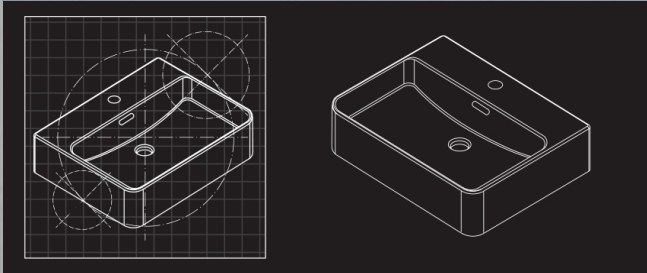

BENELLI BATHROOM

CERAMIC BASINS

TECHNICALS

BEN-ZELDA

(WALL HUNG WASHBASIN)

Featured above with Benelli "Freedom Care" BEN-38115-AL Mixer

* Freedom Care Tap Mixer and Accessories are not included. Additional Tap Holes upon request.

BASIN*

Hard Wearing Vitreous China
Complete with Mounting Kit
Single Tap Hole Standard
Basin Shroud - Sold Separately

NOTE

Faucet and Drainage Not Included
Plug and Waste Not Included
Over Flow Supplied Standard

BASIN SHROUD (BEN-ZELDA-SHOUD)

Available to BEN-ZELDA - Sold Separately

GUARANTEE

5 Years Limited Manufacturers Warranty
1 Year Limited Commercial Warranty

COMPLIANCE

♿ Suitable for installation for
Access and Mobility when fitted with
Benelli Freedom Care Mixer BEN-38115-AL
from the Freedom Care Mixer Range.