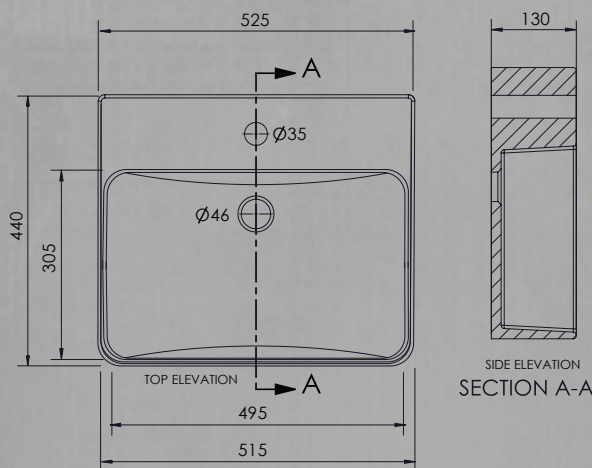

BENELLI BATHROOM

CERAMIC BASINS

TECHNICALS

BEN-ZELDA

(WALL HUNG WASHBASIN)

Featured above with Benelli "Freedom Care" BEN-38115-AL Mixer

* Freedom Care Tap Mixer and Accessories are not included. Additional Tap Holes upon request.

BASIN*

Hard Wearing Vitreous China
Complete with Mounting Kit
Single Tap Hole Standard
Basin Shroud - Sold Separately

NOTE

Faucet and Drainage Not Included
Plug and Waste Not Included
Over Flow Supplied Standard