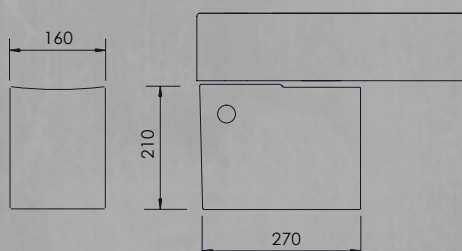

BASIN SHROUD (BEN-ZELDA-SHOUD)

Available to BEN-ZELDA - Sold Separately

GUARANTEE

5 Years Limited Manufacturers Warranty
1 Year Limited Commercial Warranty

COMPLIANCE

♿ Suitable for installation for
Access and Mobility when fitted with
Benelli Freedom Care Mixer BEN-38115-AL
from the Freedom Care Mixer Range.