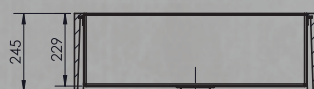

## FEATURES

- True Solid Surface Material\*
- 55 Litres Capacity
- Suitable for use with Food Disposer
- 90x50mm Basket Waste included