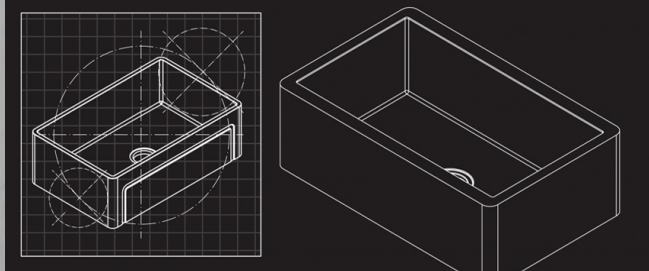

## TECHNICALS

BEN-3301/3905-1

\* Non-porous, solid construction core resists fire, chemicals, germs and stains.

## FEATURES

- True Solid Surface Material\*
- 55 Litres Capacity
- Suitable for use with Food Disposer
- 90x50mm Basket Waste included