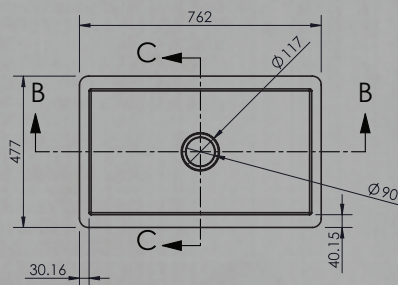

## FEATURES

- True Solid Surface Material\*
- 55 Litres Capacity
- Suitable for use with Food Disposer
- 90x50mm Basket Waste included